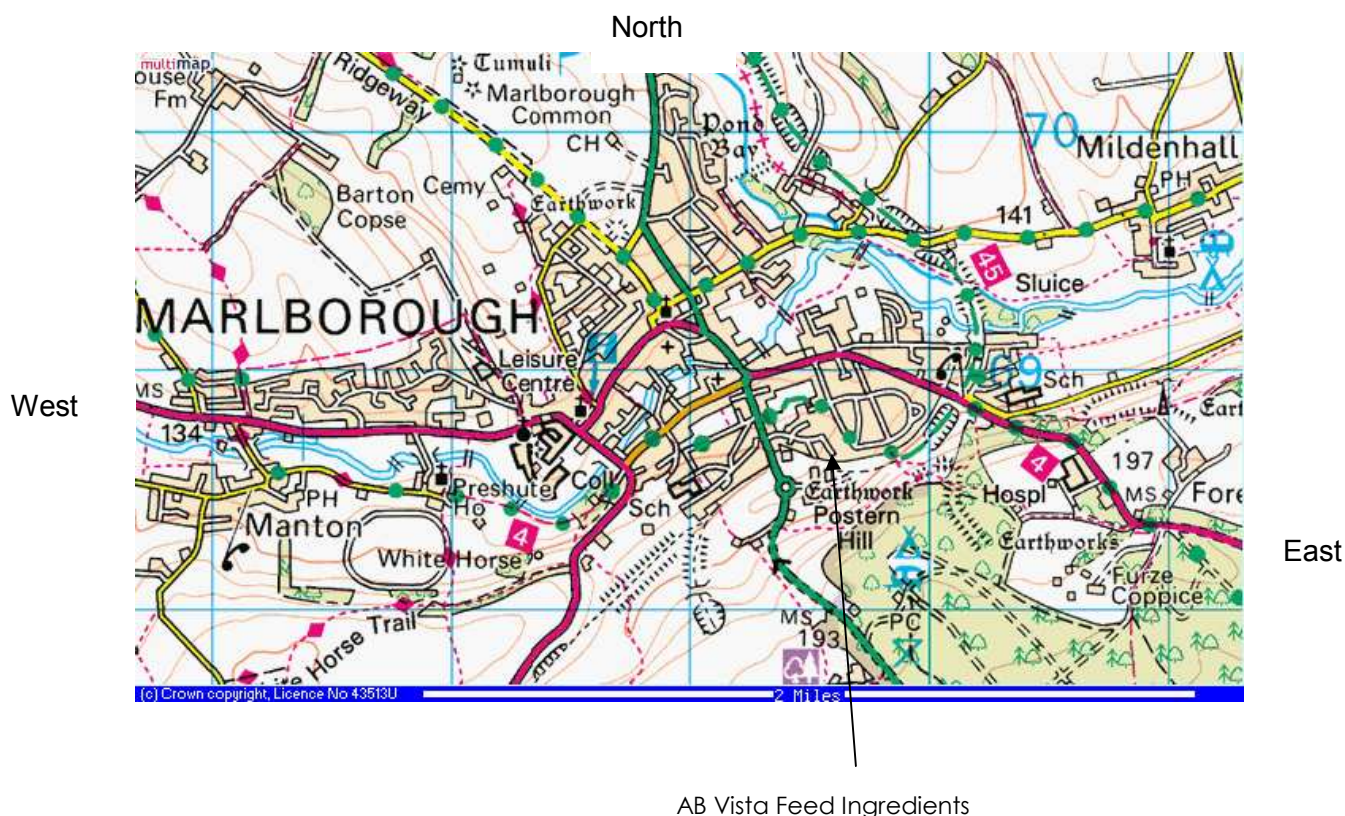

Travel Directions

AB Vista Marlborough Office

From the **east** exit the M4 at J14 and travel south towards Hungerford (A388). Join the A4 at Hungerford and head west towards Marlborough. After entering the town turn left at the first mini-roundabout in the direction of Salisbury (A346). Proceed up the hill and turn left at the roundabout into the Marlborough Business Park. Take the first left and first right, then the second right. Parking is immediately on the left-hand side.

From the **north and west** exit or cross the M4 at J15 and travel south towards Marlborough (A346). After entering the town follow directions for Salisbury (A346). After the second mini roundabout, proceed up the hill (A346) and turn left at the next roundabout into the Marlborough Business Park. Take the first left and first right, then the second right. Parking is immediately on the left-hand side.

From the **A346 south** follow signs for Marlborough. After descending the hill on the outskirts of the town, turn right at the roundabout into the Marlborough Business Park. From the **A345 south** follow signs for Marlborough. After entering the town turn right at the first mini-roundabout and right at the next mini-roundabout direction Salisbury (A346). Proceed up the hill and turn left at the roundabout into the Marlborough Business Park.

Take the first left and first right, then the second right. Parking is immediately on the left-hand side.

AB Vista Feed Ingredients
 Woodstock Court, Blenheim Road, Marlborough Business Park
 Marlborough, Wiltshire, SN8 4AN, United Kingdom, Tel 01672 517650